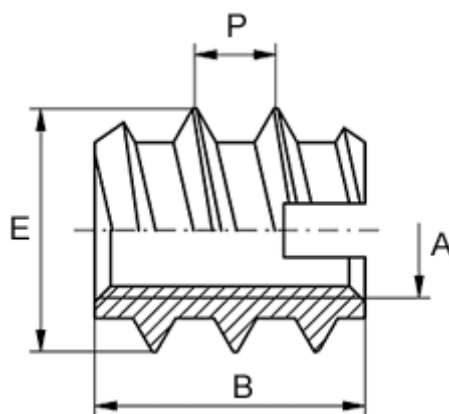

Article number: 12309000050800  
Description: KLEE-coil 309 000 050.800  
M5 Brass

## Measures

---

Female thread A	= M5
Length B	= 12
Male thread E	= 9.0
Min hole depth	= 15
Recommended bore diameter (plastic/hard wood)	= 6.7 to 6.9
Recommended bore diameter, soft wood (largest)	= 7.0
Thread pitch P	= 3.0